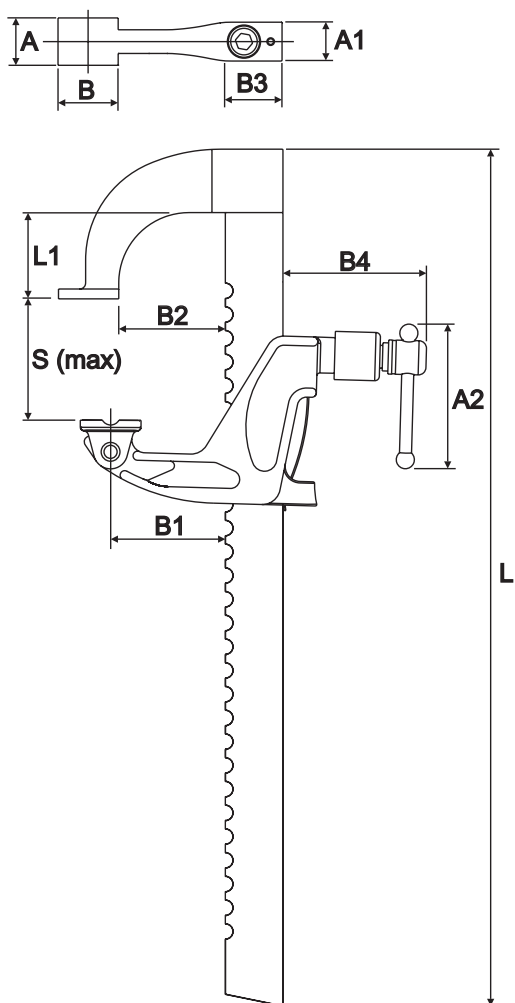

PERFORMANCE

- Proven quality and performance
- Supports thousands of product configurations

Markets

Industrial

Assembly

Welding

Applications

CARVER MULTICLAMP: C 301242

Clamping

Part number	Description	
C301243	Bar	
C301244	Standard reach head	
C301245	Long Reach Head	
C301000	Standard reach moving arm	
C301100	Long Reach moving arm	
C301246	M10 x 1,5 x 45 Socket head screw	
C301247	M10 x 1,5 x 1.5D Helicoil	
C301248	Split spring tension pin	
C301249	Allen key	

Configuration	S	A	A1	A2	B	B1	B2	B3	B4	L	L1	Clamping Force
Standard reach	320	25	21,5	76	32	65	55	32	76	450	45	8500 N
Long reach	320	25	21,5	76	32	120	106	32	76	450	45	4250 N

Long reach

- 1 Fit the head to the bar by inserting the split pin into the smaller hole in the bar.*
- 2 Insert the cap screw and hand tighten with the allen key provided.**
- 3 Loosen the screw on the moving arm to enable it to slide onto the bar.

NOTES:

* The Mating faces must be kept clean and free from damage.

** The clamp must not be assembled/used without the split pin in place. If the pin is damaged/missing then replace with spares part No. C301248 below.