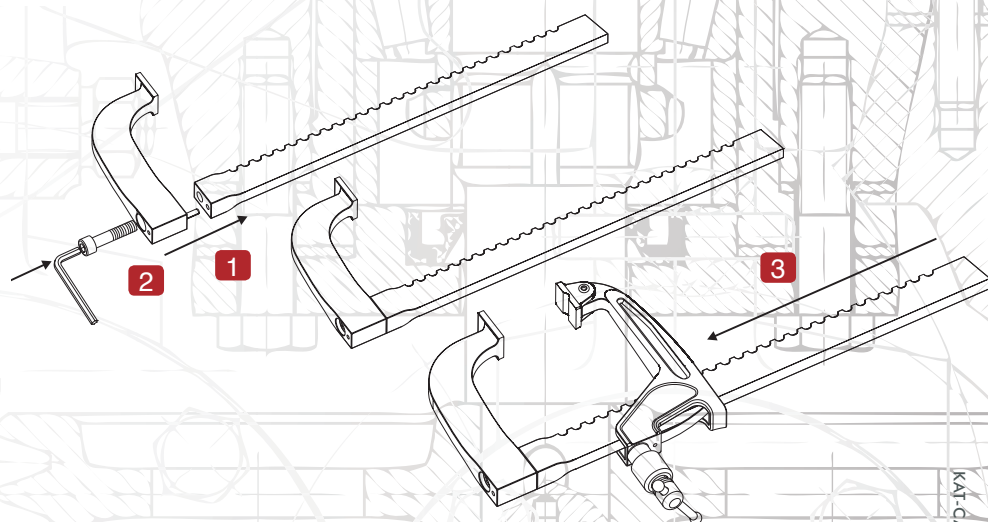

CARVER MULTICLAMP: C 301242

Clamping

Carry your Carver Clamps Everywhere!

Product Availables

- Multiclamp 15 mm – 300 mm Standard/Long Reach.
- A combination of the three most popular Carver clamps.
- Multi-functional clamp with interchangeable heads and a dedicated carry case for easy transportation and storage.

Clamping

Part number	Description	
C301243	Bar	
C301244	Standard reach head	
C301245	Long Reach Head	
C301000	Standard reach moving arm	
C301100	Long Reach moving arm	
C301246	M10 x 1,5 x 45 Socket head screw	
C301247	M10 x 1,5 x 1.5D Helicoil	
C301248	Split spring tension pin	
C301249	Allen key	

Configuration	S	A	A1	A2	B	B1	B2	B3	B4	L	L1	Clamping Force
Standard reach	320	25	21,5	76	32	65	55	32	76	450	45	8500 N
Long reach	320	25	21,5	76	32	120	106	32	76	450	45	4250 N

Long reach

- 1 Fit the head to the bar by inserting the split pin into the smaller hole in the bar.*
- 2 Insert the cap screw and hand tighten with the allen key provided.**
- 3 Loosen the screw on the moving arm to enable it to slide onto the bar.

NOTES:

* The Mating faces must be kept clean and free from damage.

** The clamp must not be assembled/used without the split pin in place. If the pin is damaged/missing then replace with spares part No. C301248 below.