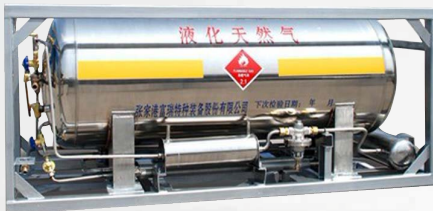

DAVI

LNG DIVISION

High Quality & Production for LNG Vessels

HIGH PRODUCTIVITY
Production plant
of LNG vessels

100%

Designed and Built in Italy

Completed, contamination free stainless steel can, processed with a special solution that avoids carbon transmissions, in full compliance with current standards and regulations.

RUBBER COVERED CONVEYOR

DEDICATED PLATE ROLL

STAINLESS SPHERE ON THE OVERHEAD SUPPORT

EJECTOR WITH RUBBER WHEELS

PRODUCTION INCREASED 3 TO 4 GREATER THAN A CONVENTIONAL SYSTEM

CANS PRODUCED WITH ACCURATE ROUNDNESS and precision repeatability (in a single pass), avoids re-rolling.

FAST ROLLING PROCESS, the tack welding is performed on the machine at the end of the rolling sequence.

Less than 3 min.

USER FRIENDLY

Maintenance efficiency thanks to PLT, permanent lubrication technology which avoids constant lubrication and cleaning.
“Preventive Maintenance” mode reminds when, where and how to perform periodic maintenance.

FASTEST PAYBACK

Applications

DESIGNED TO MAXIMIZE YOUR PROFIT

DAVI ROBOTIC "LNG" ROLLING LINE

DAVI ROBOTIC ROLLING LINE MAIN ADVANTAGES

- Produces contamination free stainless steel cans
- Increases productivity; typically 3 to 4 times faster
- Accurate roundness with precision repeatability
- Fast Rolling Process
- Decrease required man power
- Friendly use
- Maintenance free
- Fastest Payback