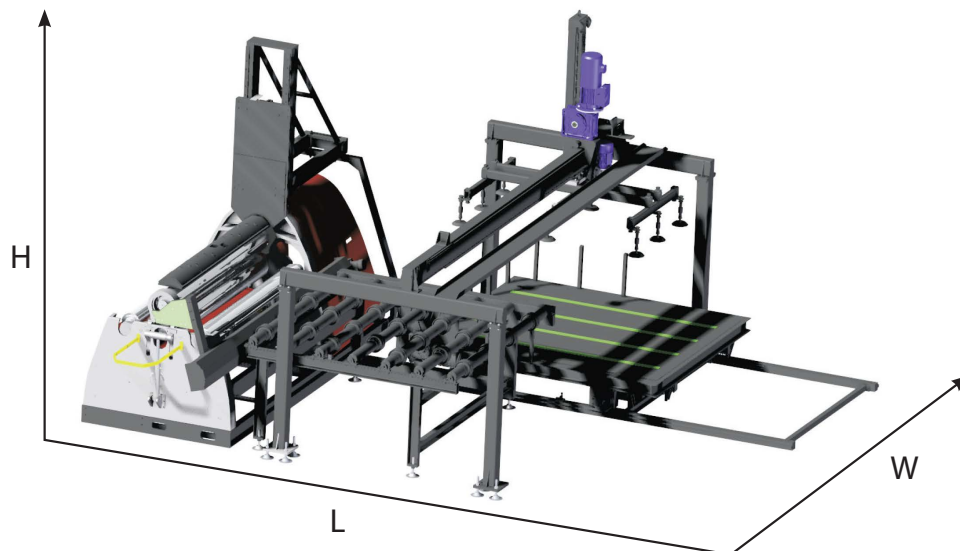

RUBBER COVERED CONVEYOR

DEDICATED PLATE ROLL

STAINLESS SPHERE ON THE OVERHEAD SUPPORT

EJECTOR WITH RUBBER WHEELS

PRODUCTION INCREASED 3 TO 4 GREATER THAN A CONVENTIONAL SYSTEM

CANS PRODUCED WITH ACCURATE ROUNDNESS and precision repeatability (in a single pass), avoids re-rolling.

FASTEST PAYBACK

Applications

DESIGNED TO MAXIMIZE YOUR PROFIT

DAVI ROBOTIC "LNG" ROLLING LINE

DAVI ROBOTIC ROLLING LINE MAIN ADVANTAGES

- Produces contamination free stainless steel cans
- Increases productivity; typically 3 to 4 times faster
- Accurate roundness with precision repeatability
- Fast Rolling Process
- Decrease required man power
- Friendly use
- Maintenance free
- Fastest Payback

DATA SHEET

MODEL MCA	Rolls Width mm	Rolling Capacity mm	Prebending Capacity mm	Top roll Ø mm	Lower roll Ø mm	EL Power HP
C-20	2050	11	8	205	190	10
D-20	2050	16	13	240	230	15

MOST COMMON LNG PRODUCTS

MODEL MCA	Material	Thickness range	Width Range	ID Range	L mm	W mm	H mm
C-20	AISI 304 & AISI 316	2 to 4 mm	up to 2000 mm	From 360 mm	3460	4950	4040
D-20	AISI 304 & AISI 316	3 to 6 mm	up to 2000 mm	From 400 mm	3740	4390	4325