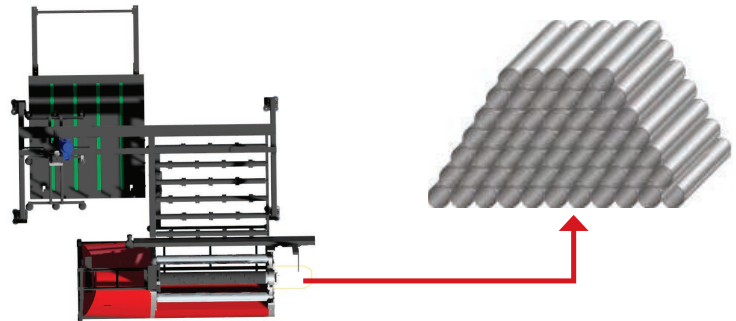

RUBBER COVERED CONVEYOR

DEDICATED PLATE ROLL

STAINLESS SPHERE ON THE OVERHEAD SUPPORT

EJECTOR WITH RUBBER WHEELS

PRODUCTION INCREASED 3 TO 4 GREATER THAN A CONVENTIONAL SYSTEM

CANS PRODUCED WITH ACCURATE ROUNDNESS and precision repeatability (in a single pass), avoids re-rolling.

FAST ROLLING PROCESS, the tack welding is performed on the machine at the end of the rolling sequence.

Less than 3 min.

USER FRIENDLY

Maintenance efficiency thanks to PLT, permanent lubrication technology which avoids constant lubrication and cleaning.
“Preventive Maintenance” mode reminds when, where and how to perform periodic maintenance.