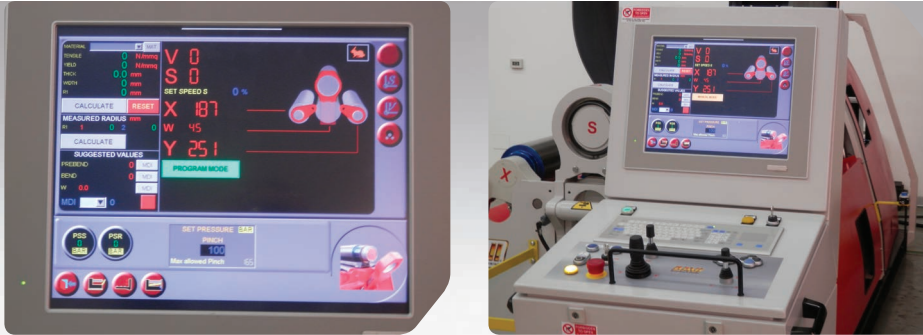

DAVI

LNG DIVISION

High Quality & Production for LNG Vessels

HIGH PRODUCTIVITY
Production plant
of LNG vessels

100%

Designed and Built in Italy

Completed, contamination free stainless steel can, processed with a special solution that avoids carbon transmissions, in full compliance with current standards and regulations.

RUBBER COVERED CONVEYOR

DEDICATED PLATE ROLL

STAINLESS SPHERE ON THE OVERHEAD SUPPORT

EJECTOR WITH RUBBER WHEELS

PRODUCTION INCREASED 3 TO 4 GREATER THAN A CONVENTIONAL SYSTEM

CANS PRODUCED WITH ACCURATE ROUNDNESS and precision repeatability (in a single pass), avoids re-rolling.

FAST ROLLING PROCESS, the tack welding is performed on the machine at the end of the rolling sequence.

Less than 3 min.

USER FRIENDLY

Maintenance efficiency thanks to PLT, permanent lubrication technology which avoids constant lubrication and cleaning.
“Preventive Maintenance” mode reminds when, where and how to perform periodic maintenance.

FASTEST PAYBACK

Applications

DESIGNED TO MAXIMIZE YOUR PROFIT

DAVI ROBOTIC "LNG" ROLLING LINE

DAVI ROBOTIC ROLLING LINE MAIN ADVANTAGES

- Produces contamination free stainless steel cans
- Increases productivity; typically 3 to 4 times faster
- Accurate roundness with precision repeatability
- Fast Rolling Process
- Decrease required man power
- Friendly use
- Maintenance free
- Fastest Payback