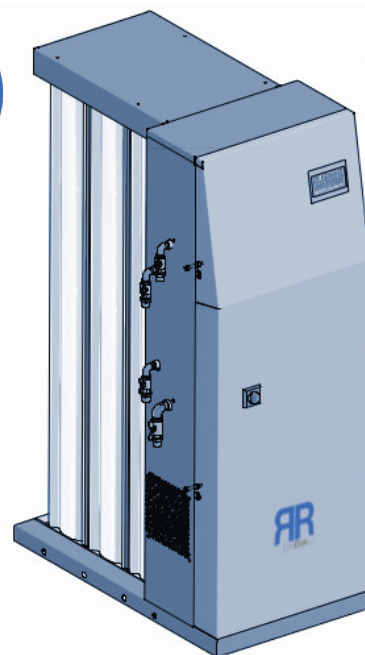

TECHNICAL DATASHEET

VENUS GN COMPACT

ErreDue Nitrogen generators use the PSA filtration system (pressure swing absorption) for filtering ambient air to obtain a continuous flow of pure Nitrogen. The system is made up by two sets of aluminum extruded columns filled with "CMS" (Carbon Molecular Sieve).

A stream of compressed and pre-treated air flows through the columns from the bottom to the top, the Oxygen is absorbed by the filtering material whilst Nitrogen outgoing from the top of the towers is collected in a storage tank, ready to be used.

MODEL	N° OF TOWERS	MAXIMUM N° OF TOWERS	DIMENSIONS (mm)			WEIGHT (kg)
			L	P	H	
GN30/10C	1+1	3+3	1070	750	1800	340
GN30/20C	2+2	3+3	1070	750	1800	480
GN30/30C	3+3	3+3	1070	750	1800	620

Example of production of GN Compact generators at different purity levels: