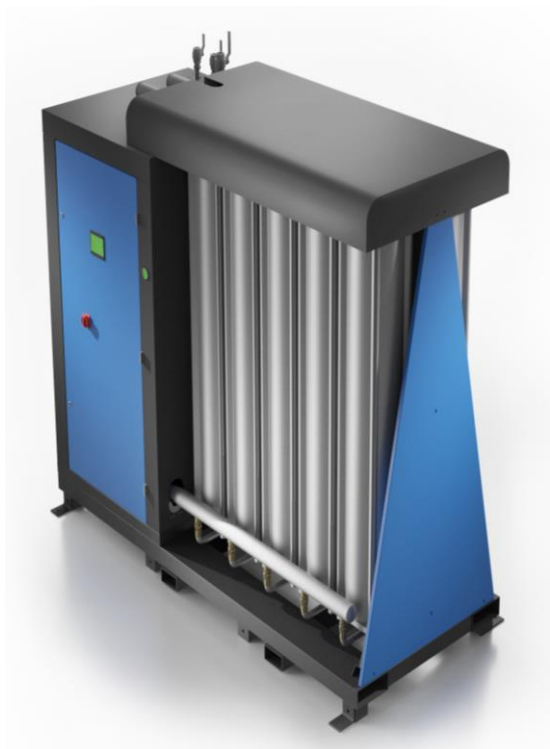

### VENUS N04

ErreDue Nitrogen generators use the PSA filtration system for filtering ambient air to obtain a continuous flow of pure Nitrogen.

The system is made up by two sets of aluminum extruded columns filled with "CMS" (Carbon Molecular Sieve). A stream of compressed and pre-treated air flows through the columns from the bottom to the top, the Oxygen is absorbed by the filtering material whilst Nitrogen outgoing from the top of the towers is collected in a storage tank, ready to be used.