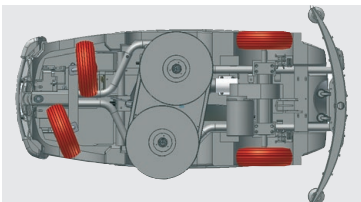

cleanfix[®]

SWISS MADE QUALITY

Ride-on scrubber dryer

RA805

Our RA805 shows its power where we ask for manoeuvrability and speed. The machine drives through doors with a width of 80 cm, has a good turning circle and is 50% faster than a walk behind scrubber. Due to the four wheels, a drive in the back, the machine is comfortable low to get on. The construction of the machine is very stable and robust.

Control panel left

Control panel right

Swivelling brush head allows cleaning close to the edge

Solid protection system

Technical data

Total power	2150 W
Vacuum	110 mbar
Capacity tank fresh / dirty water	130 / 135 l
Working / suction width	76 / 105 cm
Productivity rate theoretical	6400 m ² /h
Brush diameter	2 x 38 cm
Turning circle	210 cm
Autonomy	approx. 4 h
Weight without / with batteries	295 / 480 kg
Measurements l/w/h	172 / 72 / 132 cm

Scope of delivery

800.059	Scrubbing brush, Ø 38 cm *
800.550	Suction nozzle curved

* 2 pieces needed

Special accessories

800.092	4 Gel batteries, 6 V / 240 Ah
686.800	Gel battery charger 24V / 35A
681.000	Filling uphose for fresh water, 2 m
565.535	Canister 5 l empty
800.640	Filter for raw parts
800.562	Fender wheel
800.081	Rubber blade, oil resistant
800.080LT	Rubber blade, standard
800.070	Driving disc *
800.902.5	Pad red (5 pieces)
800.903.5	Pad blue (5 pieces)
800.904.5	Pad brown (5 pieces)
800.476	Silicium Carbid brush *
800.573	Exposed aggregate pavement brush *

* 2 pieces needed

Small turning circle due to almost 90° wheel angle

Machine open showing the batteries

2 vacuum motors

Scale for fresh water tank

Headquarters

Cleanfix Reinigungssysteme AG
Stettenstrasse 15 | 9247 Henau-Uzwil/SG
Tel. +41 71 955 47 47 | info@cleanfix.com
www.cleanfix.com