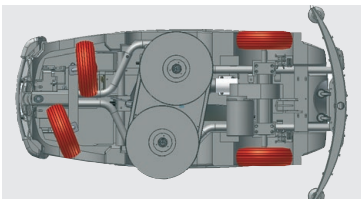

cleanfix[®]

SWISS MADE QUALITY

Ride-on scrubber dryer with maximum performance

RA905

RA905, the synonym for agility, speed and stability. The narrow width makes it possible to drive through doors and turn in very narrow aisles. The RA905 is well suited for sports surfaces etc. thanks to its low floor pressure. The rear wheel drive together with a powerful drive motor ensures excellent climbing characteristics, even with a full tank.

Control panel left

Control panel right

Swivelling brush head allows cleaning close to the edge

Solid protection system

Technical data

Total power	2150 W
Vacuum	110 mbar
Capacity tank fresh / dirty water	130 / 135 l
Working / suction width	86 / 105 cm
Productivity rate theoretical	7200 m ² /h
Brush diameter	2 x 43 cm
Turning circle	210 cm
Autonomy	approx. 4 h
Weight without / with batteries	313 / 500 kg
Measurements l/w/h	172/90/132 cm

Scope of delivery

910.059	Scrubbing brush, Ø 43 cm *
800.550	Suction nozzle curved

* 2 pieces needed

Special accessories

800.092	4 Gel batteries à 6 V / 240 Ah
686.800	Gel battery charger for Dryfit 24V / 35A
681.000	Filling uphose for fresh water, 2 m
565.535	Canister 5 l empty
800.640	Filter for raw parts
800.562	Fender wheel
800.081	Rubber blade, oil resistant
800.080LT	Rubber blade, standard
910.072	Rubber blade brush head, oil resistant
910.080LT	Rubber blade brush head, standard
910.070	Driving disc *
694.322.5	Pad red (5 pieces)
694.323.5	Pad blue (5 pieces)
694.324.5	Pad brown (5 pieces)
694.325.5	Pad black (5 pieces)
910.573	Exposed aggregate pavement brush *
910.476	Silicium Carbid brush *

* 2 pieces needed

Small turning circle due to almost 90° wheel angle

Machine open showing the batteries

2 vacuum motors

Scale for fresh water tank

Headquarters

Cleanfix Reinigungssysteme AG
Stettenstrasse 15 | 9247 Henau-Uzwil/SG
Tel. +41 71 955 47 47 | info@cleanfix.com
www.cleanfix.com